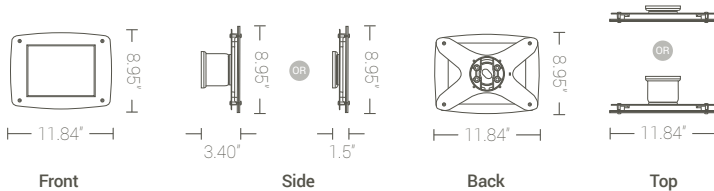

Shown in Sky White

Shown in Gun Metal Grey

Shown in Black

	Medium Enclosure
Height:	8.95" (227 mm)
Width:	11.84" (300 mm)
Depth:	1.65" – 3.4" (42 – 86 mm)
Weight:	2.30 lbs (1.04 kg)

** Size and weight based on medium holder, size and weight will vary slightly with small and large holders*